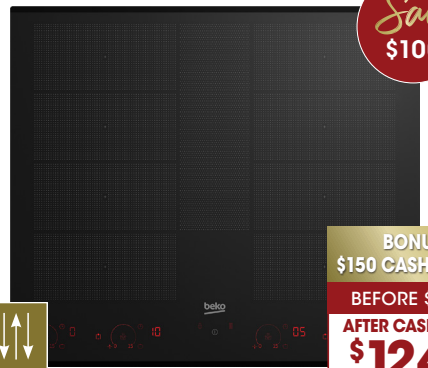

AFTER CASHBACK
\$899

60cm Induction Cooktop
BCT600IG

Save
\$50

BONUS
\$100 CASHBACK*

BEFORE \$949

AFTER CASHBACK
\$849

60cm Black Pyrolytic Self-Cleaning Oven
BBO6851PDX

Save
\$100

BONUS
\$150 CASHBACK*

BEFORE \$1399

AFTER CASHBACK
\$1249

60cm 4 Zone Induction Flexy Cooktop
BCT604IG

\$1299

60cm Built-in Multifunction Double Oven
BBO6811DDX

Save
\$200

BONUS
\$150 CASHBACK*