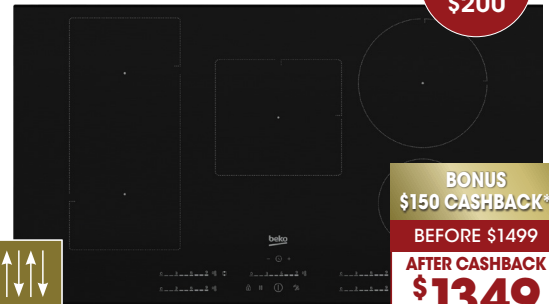

BONUS
\$150 CASHBACK*

BEFORE \$1399

AFTER CASHBACK
\$1249

60cm 4 Zone Induction Flexy Cooktop
BCT604IG

\$1299

60cm Built-in Multifunction Double Oven
BBO6811DDX

Save
\$200

BONUS
\$150 CASHBACK*