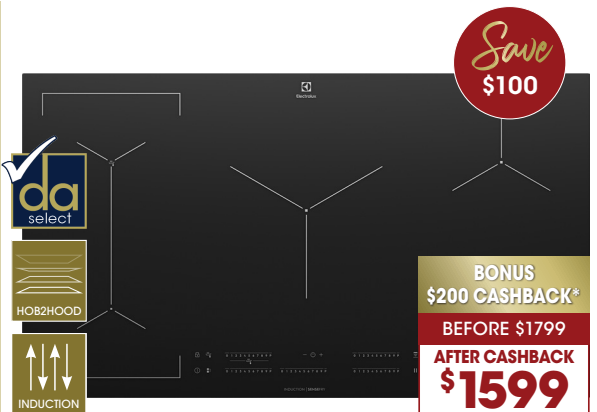

90cm Induction Cooktop
EHI955BE