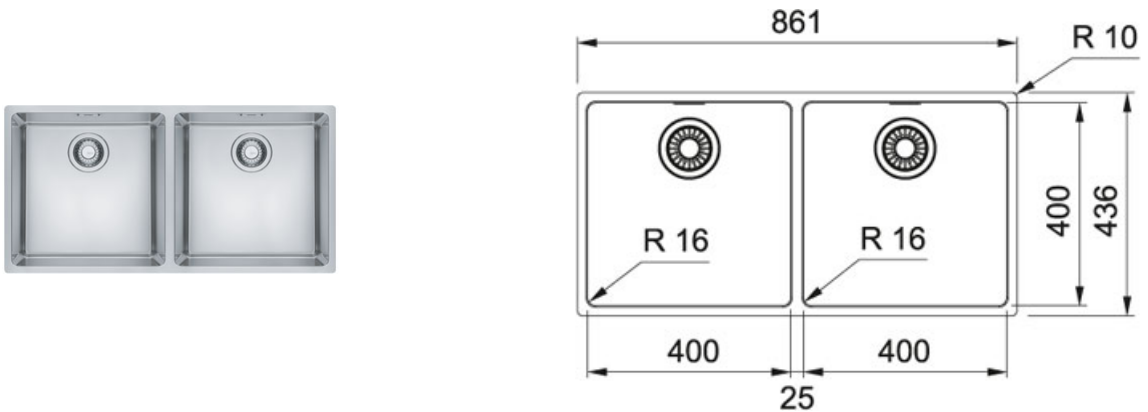

Stainless Steel | 127.0578.566

FAMILY : Sinks | SERIE : Maris | MODEL : MRX 220-40-40 | FINISH : Stainless Steel | INSTALLATION TYPE : Flushmount |
INSTALLATION TYPE : Undermount

Constructed from 18/10 grade stainless steel, it's made to withstand the everyday wear and tear of life in a busy kitchen.

TECHNICAL DATA

Length overall	861.00 mm
Width overall	436.00 mm
Cabinet Size	900.00 mm
Number of Bowls	2
Length of large bowl	400.00 mm
Width of large bowl	400.00 mm
Depth of large bowl	180.00 mm
Length of small bowl	400.00 mm
Width of small bowl	400.00 mm
Depth of small bowl	180.00 mm
Waste Outlet Diameter	3 1/2"
Type of overflow	hidden
Surface Finish	brushed
Cut-Out Template	Yes
Price	\$1,099.00