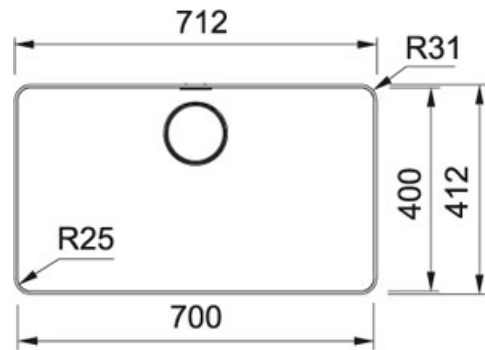

## Stainless Steel | 127.0590.926

FAMILY : Sinks | SERIE : Mythos | FINISH : Stainless Steel | MODEL : MYX 210-70 | INSTALLATION TYPE : Flushmount | PRODUCT LINE : Mythos

### TECHNICAL DATA

Length overall	712.00 mm
Width overall	412.00 mm
Length of large bowl	700.00 mm
Width of large bowl	400.00 mm
Depth of large bowl	200.00 mm
Cabinet Size	800.00 mm
Cutout Length	706.00 mm
Cutout Width	406.00 mm