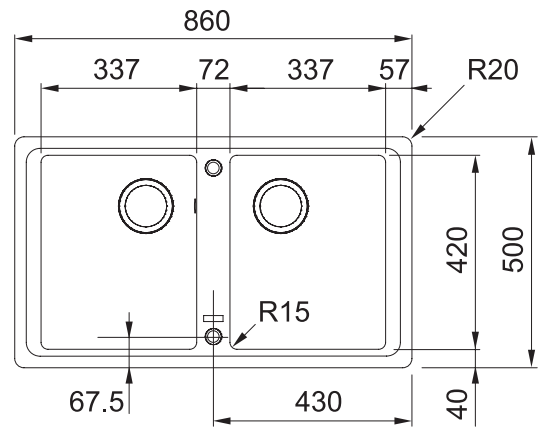

BASIS

BFG6200NYXREV

PRODUCT INFORMATION

Installation	Topmount
Dimensions	860 x 500mm
Cabinet Base	900mm
Bowl Size	337 x 420 x 190mm/27L (x2)
Bowl Radius	15mm
Cut-Out Size	840 x 480mm
Cut-Out Template	No
Waste Outlet	Semi Integrated Waste
Overflow	Yes
Tap Holes	ø35mm (Part Drilled)
Remote Waste	Yes
Finish	Fragranite
Warranty	50 Years

ACCESSORIES

— Included Accessory
 - - - Available Accessory

NOTE: Cut-out dimensions are a guide only, please use the actual sink as your template.

FEATURES & BENEFITS

BARE SINK OPTION AND SOME SINK & TAP PACKAGES DO NOT INCLUDE ACCESSORIES. PLEASE CHAT TO YOUR SALES CONSULTANT FOR FURTHER INFORMATION.