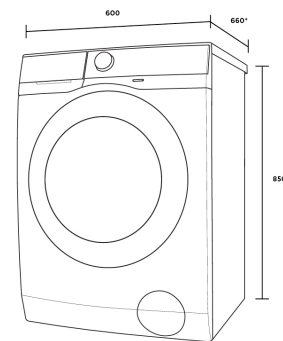

*Add 20mm for the hose protrusion at the back

IMPORTANT

Product

Total height (mm) - 850, Total width (mm) - 600, Total depth (mm) - 660

Drying Programs

Drying Programs - Cotton,Eco
Cotton,Mixed, Options available - Dryness Level,Time Dry